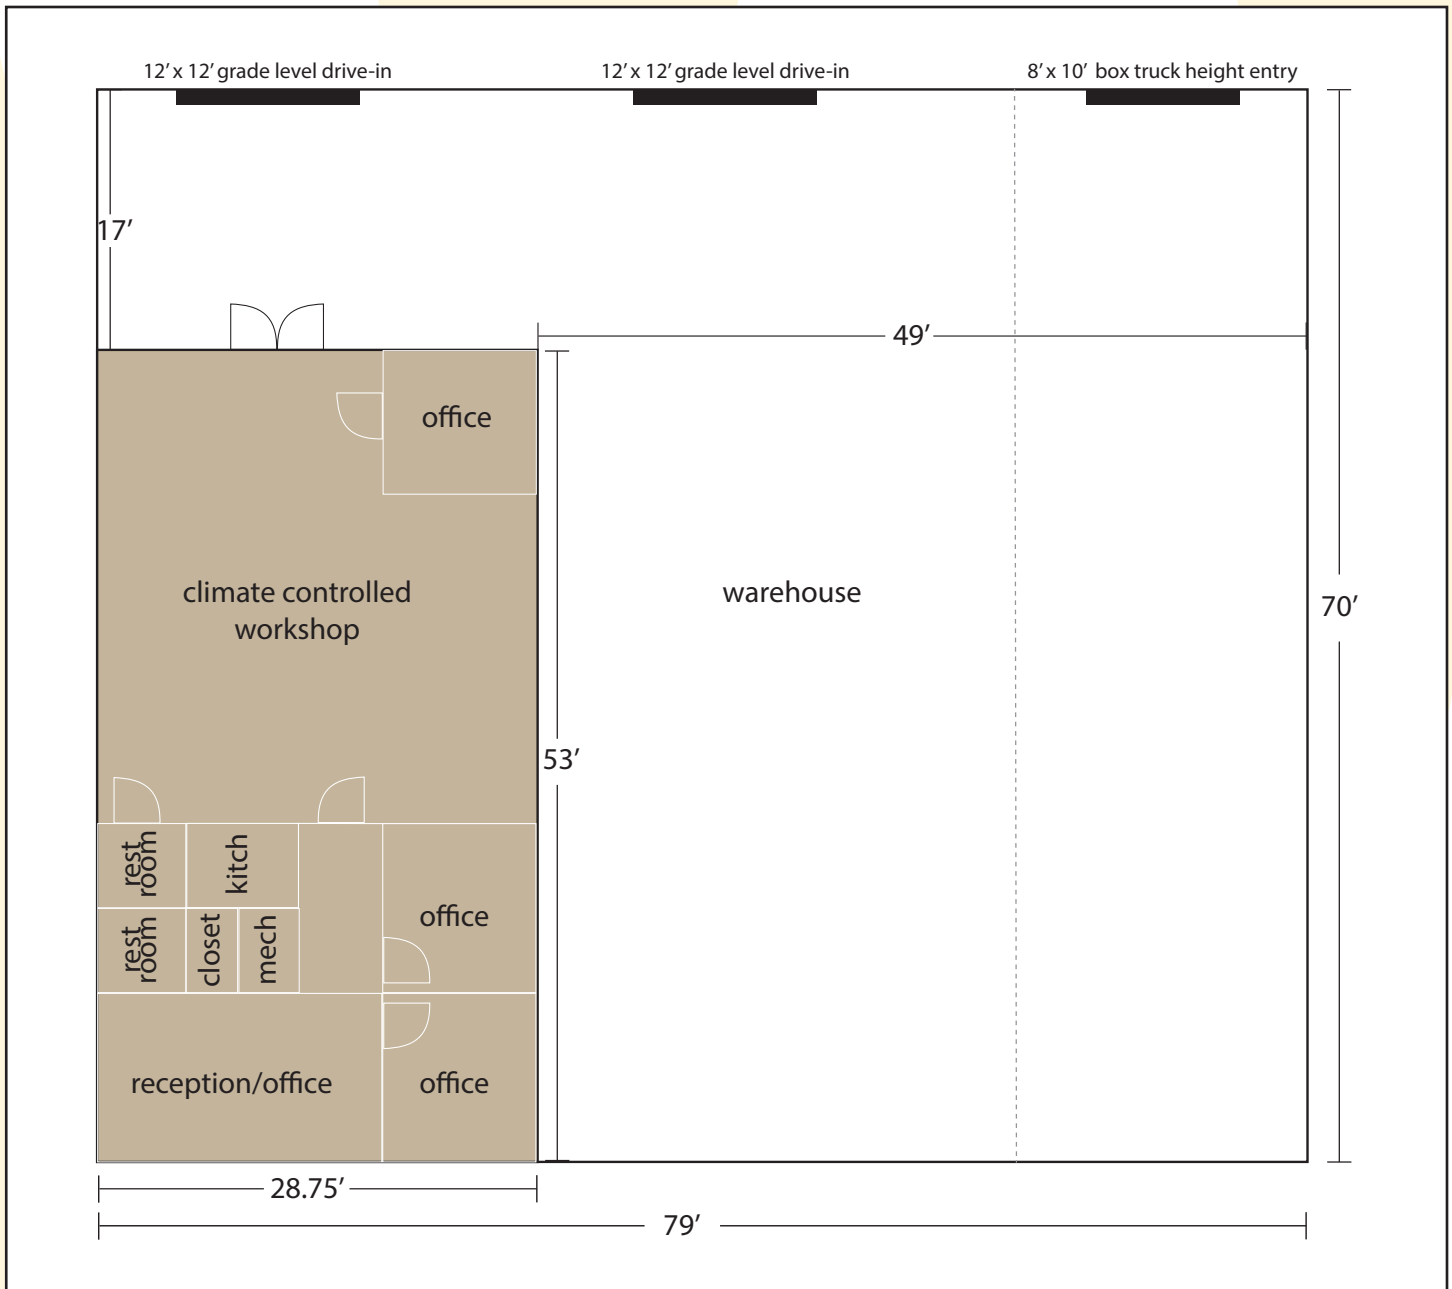

FOR LEASE

THE **WILLIAMS** GROUP
commercial real estate services

Floor Plan >> 110 Crossway Road, Tallahassee, FL

For more information contact :
Johanna W Money

All information contained in this document is deemed reliable but not guaranteed. All properties are subject to prior sale, change or withdrawal notice. The Williams Group believes all information to be correct but assumes no legal responsibility for accuracy.

850.545.1674
www.WilliamsGroupCRE.com